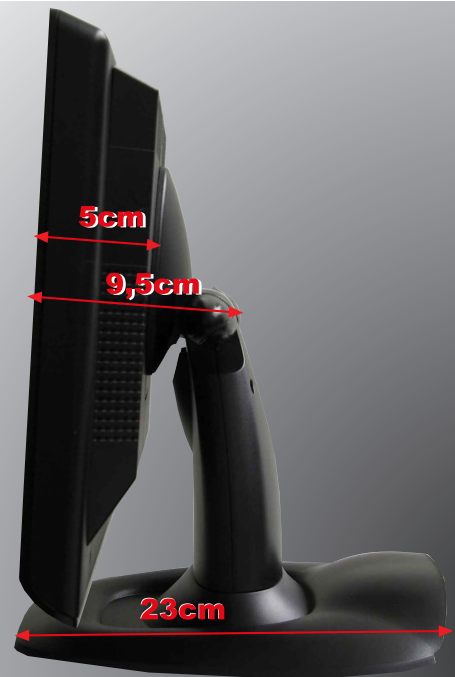

## Specification

Display	KM-150	KM-170	KM-190
Display Type	Active Matrix TFT LCD		
LCD Size	15"	17"	19"
Monitor Dimensions	TBD	TBD	446 x 251.5 x 379.4 mm (W x D x H)
Max. Resolution	1024 x 768	1280 x 1024	1280 x 1024
Color	16.7 million	16.7 million	16.7 million
Brightness	250 cd/m <sup>2</sup>	300 cd/m <sup>2</sup>	300 cd/m <sup>2</sup>
Contrast Ratio	550 : 1	800 : 1	800 : 1
Input Signal	RGB Analog		
Input Connector	D-Sub 15 Pin Female		

### Mechanical

Touch Panel	default Taiwan 5-wire Resistive or ELO by option
Color of Case	Black / negro
Power Supply	24W / 36W / 48W
Temperature	12V External Power Adaptor
Humidity	Operation : 0 °C to 40 °C
Optional Device	10% to 90 % Embedded MSR Reader (Triple Track by K/B Wedge or RS-232 Interface )

Built-in speaker

Optional cardreader

Optional MSR & VFD

# KM150

\*Medidas aproximadas